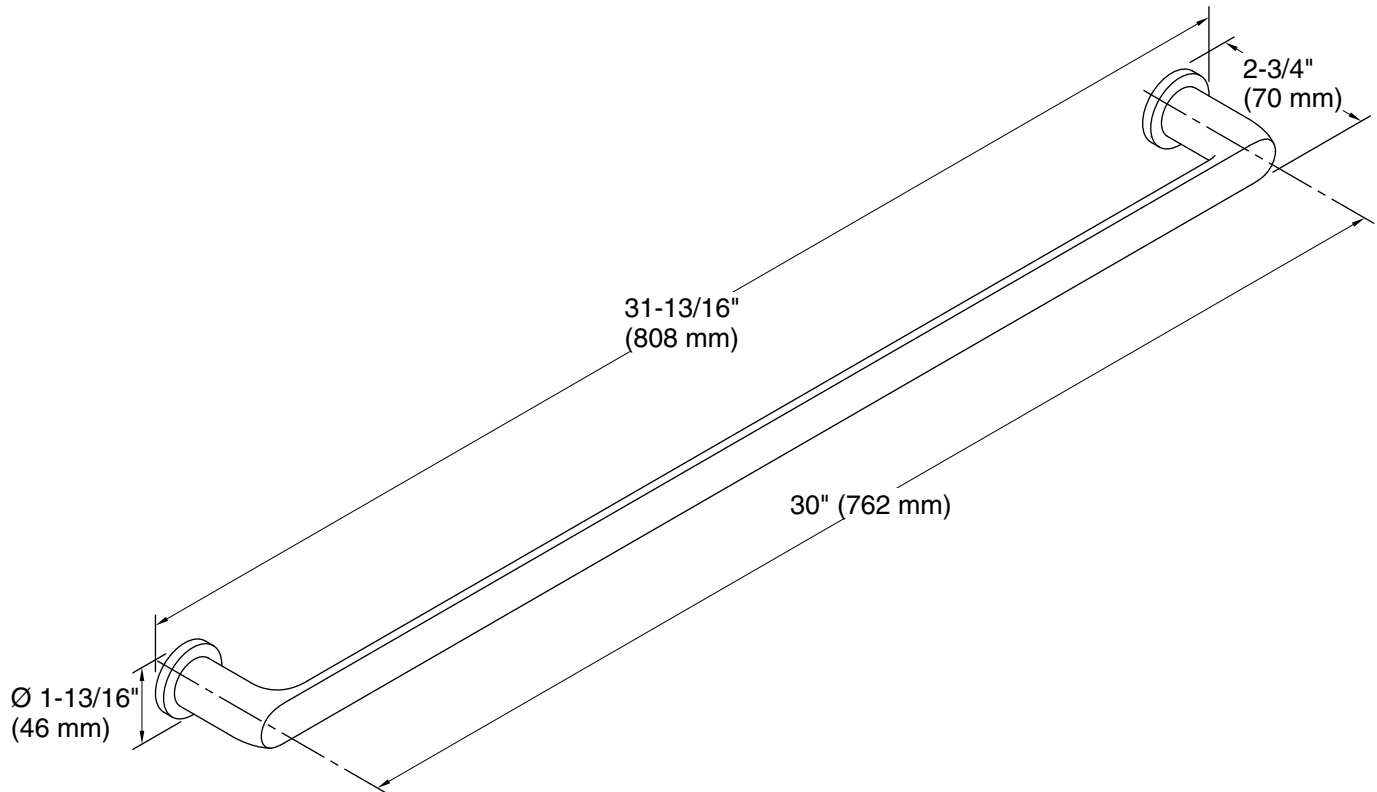

Technical Information

All product dimensions are nominal.

Material: Zinc, Brass

Notes

Install this product according to the installation instructions.

CAUTION: Risk of personal injury. Do not install these products in any area where they are likely to be used inadvertently as a grab bar or support bar. These products are not designed or intended for use as a grab bar or support bar.